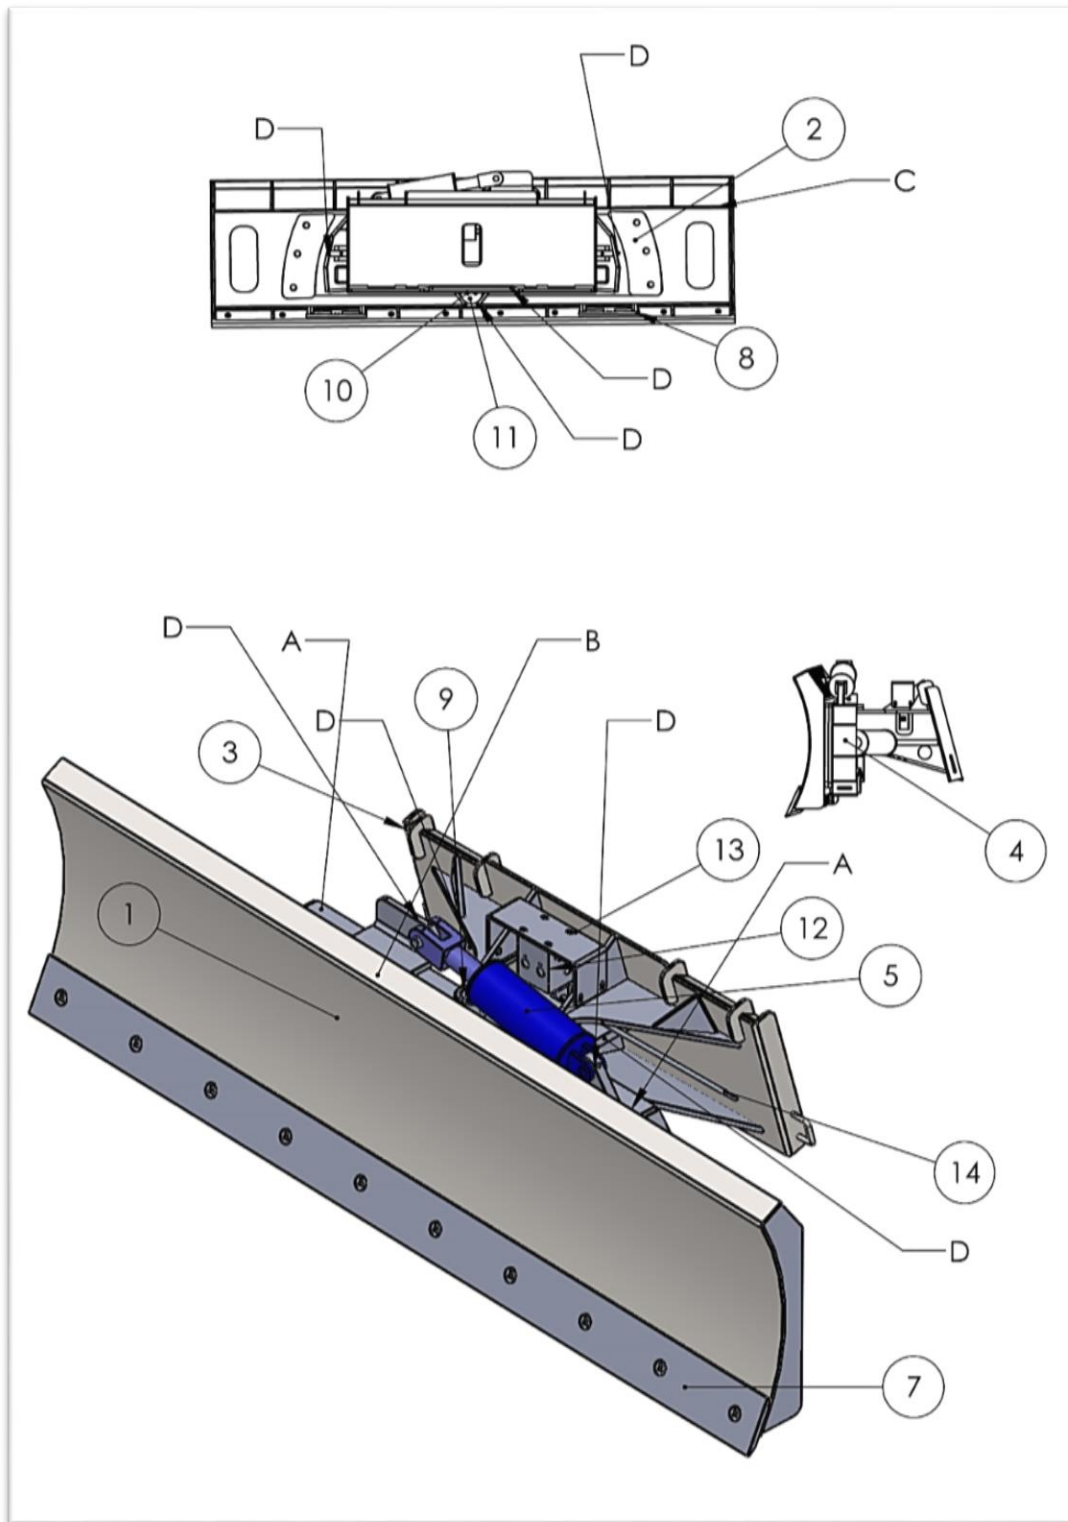

Dozer Blade Assembly – Detailed Parts Diagram A

Dozer Blade Assembly - Parts List A

ITEM NO.	PART NUMBER	DESCRIPTION	QTY.
1	667-02-0001-84	84" Blade	1
1	667-02-0001-96	96" Blade	1
2	667-03-0008	Retainer Plates	2
3	667-02-0003	Quick Tach, Base	1
4	667-02-0002	Carriage	1
5	667-02-0006	4X8 Cylinder	3
7	667-03-0028-84	84" Blade 5/8X6 Cutting Edge	1
7	667-03-0028-96	96" Blade 5/8X6 Cutting Edge	1
8	667-02-0004	Foot	2
9	667-03-0035	Pivot Pin, Angle	1
10	667-03-0036	Pivot Pin, Bevel	1
11	667-03-0037	Bolting Plate	1
12	667-03-0038	Valve Block	1
13	667-03-0039-2	Mounting Bracket	1
14	667-02-0014	Dozer Blade/Tree shear Wire Harness	1
15	667-03-0047	Pin	6

Dozer Blade Warning Decals - Parts List A

Decal	Part Number	Description	QTY.
A	Decals-3-0015	Keep Hands Clear	2
B	Decals-3-0005	Skid Pro Logo	1
C	Decals-3-0024	Serial Number	1
D	Decals-3-0019	Grease Dailey	8

Dozer Blade Valve Block Assembly – Detailed Parts Diagram B

Dozer Blade Valve Block Assembly - Parts List B

ITEM NO.	PART NUMBER	DESCRIPTION	QTY.
1	667-03-0038	Valve Block	1
2	H500-FT1208	90° Fitting	14
3	667-02-0010	1/2" X 85" Hose	2
4	667-02-0011	1/2" X 21" Hose	2
5	667-02-0012	1/2" X 17" Hose	2
6	667-02-0015	1/2" X 18" Hose	1
7	667-02-0013	1/2" X 15" Hose	1
8	612-3-0071	Male Quick Coupler	1
9	612-3-0070	Female Quick Coupler	1