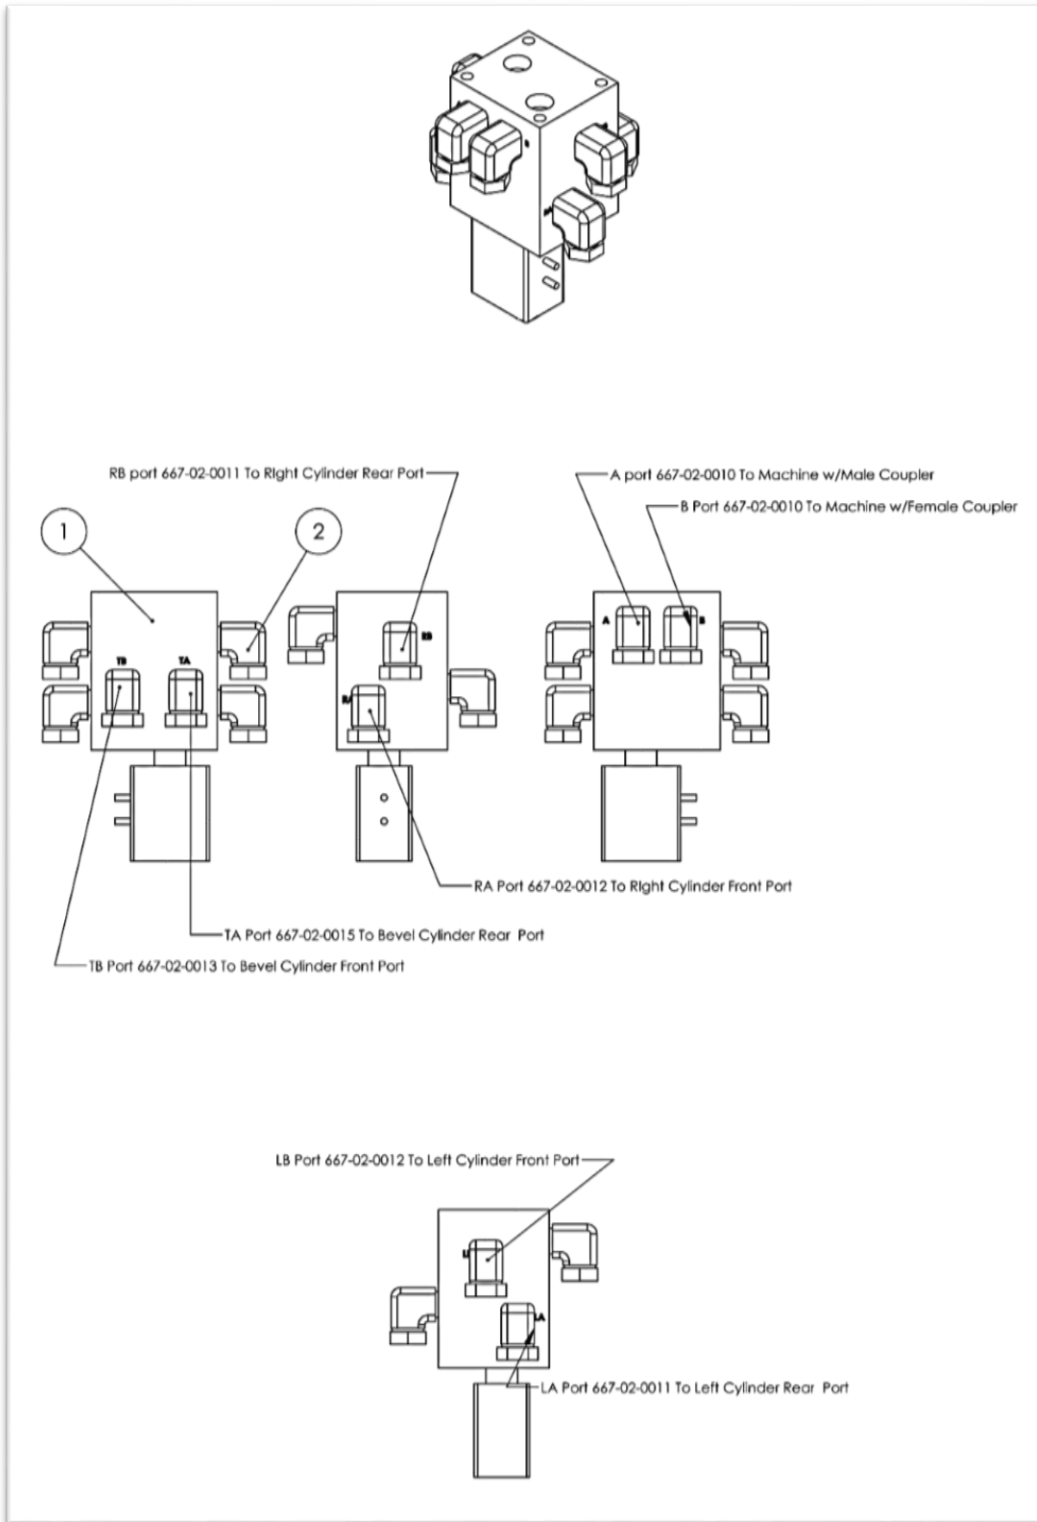

Dozer Blade Assembly – Detailed Parts Diagram A

Dozer Blade Assembly - Parts List A

ITEM NO.	PART NUMBER	DESCRIPTION	QTY.
1	667-02-0001-84	84" Blade	1
1	667-02-0001-96	96" Blade	1
2	667-03-0008	Retainer Plates	2
3	667-02-0003	Quick Tach, Base	1
4	667-02-0002	Carriage	1
5	667-02-0006	4X8 Cylinder	3
7	667-03-0028-84	84" Blade 5/8X6 Cutting Edge	1
7	667-03-0028-96	96" Blade 5/8X6 Cutting Edge	1
8	667-02-0004	Foot	2
9	667-03-0035	Pivot Pin, Angle	1
10	667-03-0036	Pivot Pin, Bevel	1
11	667-03-0037	Bolting Plate	1
12	667-03-0038	Valve Block	1
13	667-03-0039-2	Mounting Bracket	1
14	667-02-0014	Dozer Blade/Tree shear Wire Harness	1
15	667-03-0047	Pin	6

Dozer Blade Warning Decals - Parts List A

Decal	Part Number	Description	QTY.
A	Decals-3-0015	Keep Hands Clear	2
B	Decals-3-0005	Skid Pro Logo	1
C	Decals-3-0024	Serial Number	1
D	Decals-3-0019	Grease Dailey	8

Dozer Blade Valve Block Assembly – Detailed Parts Diagram B

Dozer Blade Valve Block Assembly - Parts List B

ITEM NO.	PART NUMBER	DESCRIPTION	QTY.
1	667-03-0038	Valve Block	1
2	H500-FT1208	90° Fitting	14
3	667-02-0010	1/2" X 85" Hose	2
4	667-02-0011	1/2" X 21" Hose	2
5	667-02-0012	1/2" X 17" Hose	2
6	667-02-0015	1/2" X 18" Hose	1
7	667-02-0013	1/2" X 15" Hose	1
8	612-3-0071	Male Quick Coupler	1
9	612-3-0070	Female Quick Coupler	1