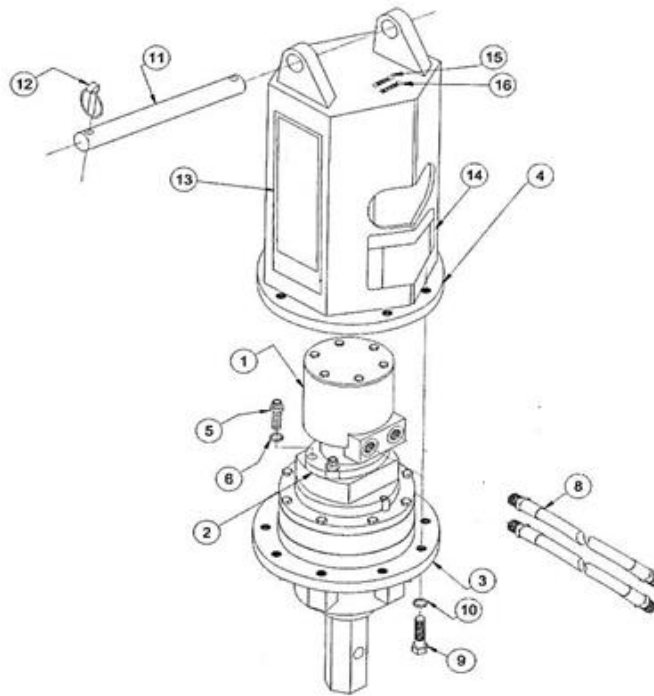

M Series Auger Drive - Set Up Assembly - Diagram A

M Series Auger Drive - Set Up Assembly – Parts List A

Item	Part No.	Description	Qty.
1	112606	300 Hydraulic Motor	1
2	111324	O Ring (Not Shown)	1
3	112473-00	Planetary	1
4	113225	Housing	1
5	HCS050150Z12	1/2"-13X 1 1/2" 12 PT Bolt	4
6	HLW050Z	1/2" Lock Washer	4
8	111388	Hose 1/2" X 96 10MB W/FLUSH	2
9	HCS05622005Z	9/16"-12 X 2" Bolt	6
10	HLW056Z	9/16" Lock Washer	6
11	113034	Housing Pin	1
12	HLP044	7/16" Lynch Pin	2
13	111757	Decal	2
14	111758	Warning Decal	2
15	112310	Serial Number	1
16	111732	M300 Decal	1

M Series Auger Drive - Planetary Gear Box - Diagram B

M Series Auger Drive - Planetary Gear Box - Parts List B

Item	Part #	Description	Qty
1	112472-01	Assy-Sec Carrier	1
2	112485-01	Oil Seal	1
3	112485-03	Bearing Cone	1
4	112485-04	Bearing Cup	1
5	112485-05	Bolt Hex Head Grade 8	12
6	112485-06	Washer Flat	12
7	112485-07	Pipe Plug	1
8	112485-08	Hub	1
9	112485-09	Bearing Cup	1
10	112485-10	Bearing Cone	1
11	112485-11	Washer Thrust	1
12	112485-12	Washer Lock	1
13	112485-13	Nut Lock	1
14	112485-14	Gear Ring	1
15	112486-01	Output Shaft	1
16	112472-02	Gear Sun	1
17	112485-17	Washer Thrust	1
18	112485-18	Cover	1
19	112485-19	Bolt Hex Grade 5	8
20	112485-20	Plug pipe Magnetic	1
21	112485-21	Plug Pipe	1

NC Series Auger Drive - Planetary Gear Box, 2" Hex - Diagram B

NC Series Auger Drive - Planetary Gear Box, 2" Hex - Parts List B

Item	Part #	Description	Qty
1	112490-01	Output Shaft	1
2	112490-02	Oil Seal	1
3	112490-03	Bearing Cup	2
4	112490-04	Bearing Cone	2
5	112490-05	Housing	1
6	112490-06	Plug Pipe	1
7	112490-07	Plug Magnetic	1
8	112490-08	Washer Thrust	1
9	112490-09	Washer Lock	1
10	112490-10	Nut Bearing	1
11	112490-11	Pin Alignment	2
12	112490-12	Gear Ring	1
13	112490-13	Secondary Carrier Sub Assembly	1
14	112490-14	Gear Sun	1
15	112485-17	Washer Thrust	1
16	112490-16	Cover	1
17	112490-17	Washer Lock	12
18	112490-18	Socket Head Bolt	12