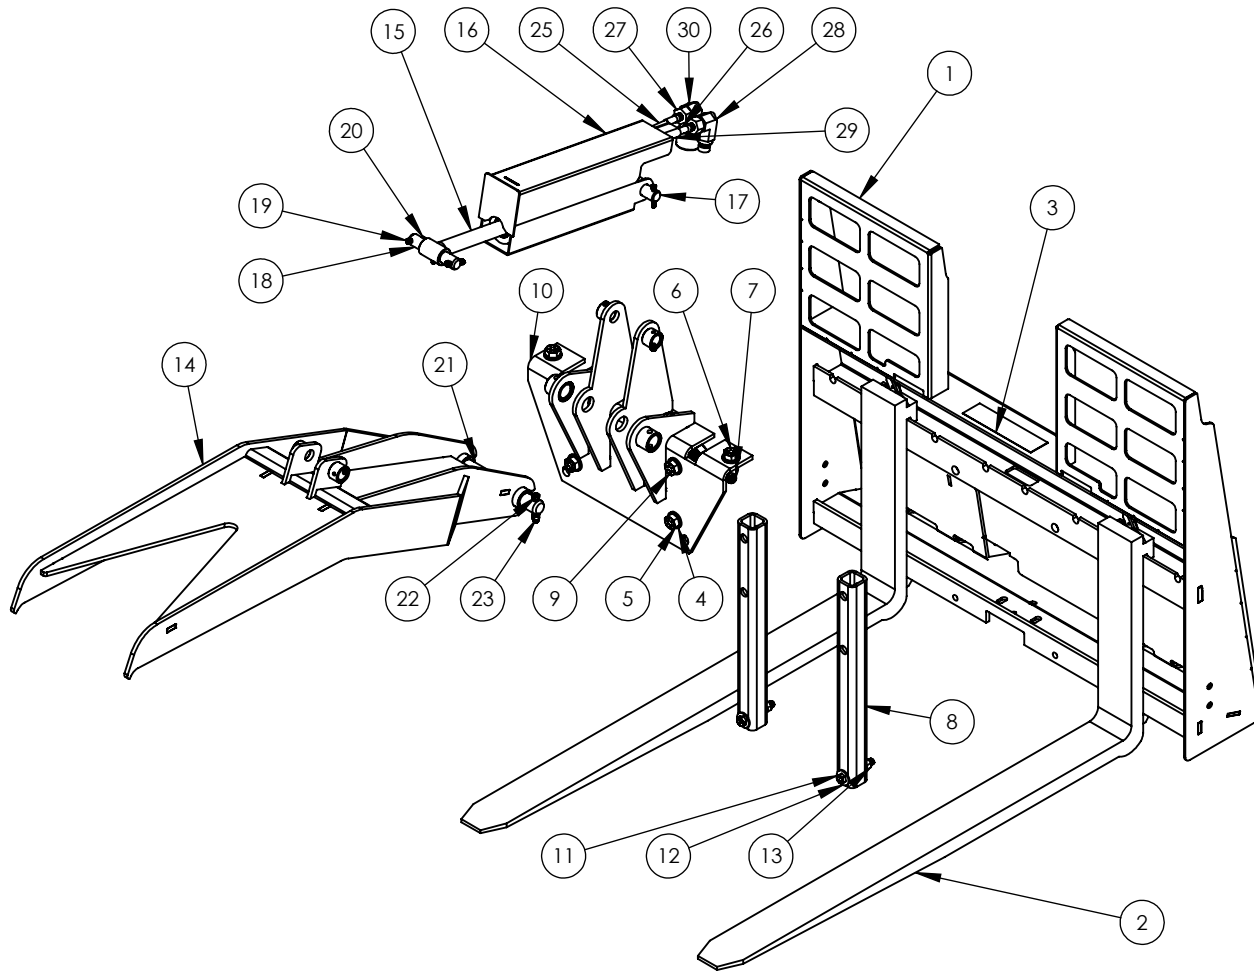

ITEM NO.	PART NUMBER	DESCRIPTION	QTY.
1	632-1-2050	Fork Backer	1
2	AU-02-0001-48	Fork Tine	2
3	AU-03-1147	Step Grip	1
4	HW-.750 FW GR8	3/4" USS GRADE 8 FLAT WASHER	8
5	HW-.750-10X4.0 G8	3/4"-10 X 4" GRADE 8 BOLT	2
6	HW-.750-10X2.50G8	3/4"-10 X 2 1/2" GRADE 8 BOLT	4
7	HW-.750-10 NYL G8	3/4-10 NYLOCK NUT ZINC	8
8	366-03-0010	FORK GRAPPLE SUPPORT TUBE	2
9	HW-.750-10X3.50G8	3/4"-10 X 3 1/2" GRADE 8 BOLT	2
10	632-2-0015	Grapple Mount	1
11	HW-.500-13X3.5 G5	1/2"-13 X 3 1/2" GRADE 5 BOLT	2
12	HW-.500 FW	1/2" FLAT WASHER	2
13	HW-.500-13 NYL	1/2-13 NYLOCK NUT ZINC	2
14	366-02-0001	FORK GRAPPLE TOP	1
15	657-02-0010	2.5 X 10 CYLINDER	1
16	755-02-0003	Cylinder Gaurd	1
17	AU-03-35050	Pin	1
18	657-3-0032-72	PIN	1
19	HW-.25-20X2.0 G5	1/4 X 2.00 BOLT	4
20	HW-.25-20 NYL	1/4"-20 Nylock Nut	4
21	632-3-0028	Pin	1
22	HW-.375-16X2.5 G5	3/8-16 X 2.50 Grade 5 Bolt	2
23	HW-.375-16 NYL	3/8 - 16 Nylock Nut	2
24	H250-FT1208	-8 MORB x 1/4 NPT Swivel 90° fitting	2
25	632-3-25096	1/4" X 96" Hose	1
26	632-3-25084	1/4" X 84" Hose	1
27	H250-FT1612	-12 MALE ORB X 1/4" FEMALE ADAPTER	2
28	AU-03-9990-8ORB90	90° MALE FLAT FACE COUPLER	1
29	HSL-250	1/4" HOSE SLEEVE	1
30	AU-03-9991-8ORB90	90° FEMALE FLAT FACE COUPLER	1

621-1-2050-48 G PARTS BREAKDOWN

SN: 62996 - 63021