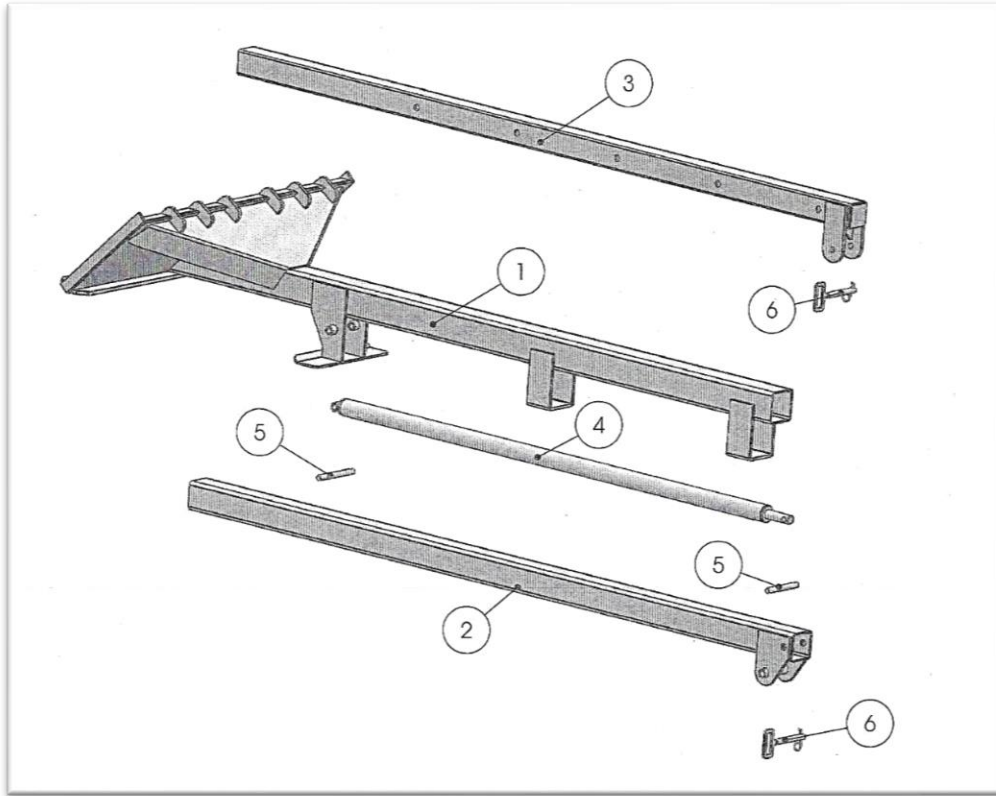

## Telescopic Boom Assembly – Detailed Parts Diagram A

## Telescopic Boom Assembly - Parts List A

Item No.	Part Number	Description	QTY.
1	06501-01	Frame Assembly	1
2	06501-02	Mid Tube Assembly	1
3	06501-03	Inner Tube Assembly	1
4	06501-04	287226 Cylinder	1
5	06501-05	Cylinder Pins	2
6	06501-06	Tube Pin Assembly	2