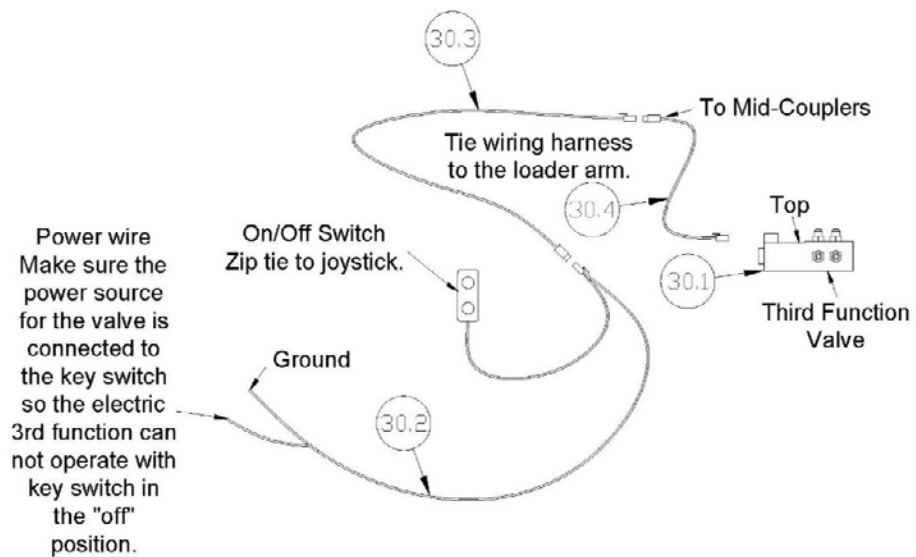

POST PULLER/POUNDER COMBO PARTS

Introduction

All parts are illustrated in "exploded views" which show the individual parts in the normal relationship to each other. Reference numbers are used in the illustrations. These numbers correspond to those in the "Item No." column, and are followed by the description and quantity required.

Post Puller/Pounder Combo Assembly – Detailed Parts Diagram A

Post Puller/Pounder Combo Hydraulic Diagram – B

Post Puller/Pounder Combo Assembly - Parts List

ITEM NO.	PART NUMBER	DESCRIPTION	QTY.
1	682736	WLDT-POST PULLER POUNDER	1
2	682758	WLDT ARM HAMMER	1
3	682759	WLDT-GRABBER ARM	1
4	657632	ZERK-1/4-28 GREASE	2
5	682757	PIN-PIVOT ARM	1
6	682748	CYLINDER-2" HAMMER	1
7	682766	3" ARM CYLINDER ASSEMBLY	1
8	675016	PIVOT PIN; 6 9/16"	2
9	669511	PIVOT PIN 1.125 x 7.25	2
10	650563	PIVOT PIN	1
11	640021	SCREW-.3125-18 X 2.25 GR 5 HHC	3
12	640022	SCREW-.3125-18 X 2.50 GR 5 HHC	2
13	640128	NUT - .313-18 GR 2 CENTER LOCK	6
15	682785	DECAL - DANGER	1
16	676798	INSERT-.313-18	2
17	682780	BELT - BUMPER 3 X 12	1
18	659838	FITTING - HYD ADA 8MJX - 10ORM	6
19	682377	VALVE - PARKER FLOW CONTROL	1
20	640152	WASHER - 5/16" FLAT	2
21	640151	WASHER - 5/16" SPRING LOCK	4
22	651880	SCREW-.3125-18 X 1.25 GR 5 HHC	2
23	683126	CHAIN- 6'-1/4" LINK	1
24	678768	SCREW - .3125-18 X 3.00 SKHD	2
25	652360	NUT - .313-18 GR 2 HEX	2
26	683188	12" HYDRAULIC HOSE	1
27	683182	45.5" HYDRAULIC HOSE	1
28	683183	22" HYDRAULIC HOSE	1
29	658590	HOSE-HYD .375 X 26 8MJX-8MJX90	2
30	683191	KIT-THIRD VALVE ON-OFF	1
	678770	THRID VALVE FUNCTION	1
	683181	WIRING-HARNESS SWITCH	1
	678772	WIRING-HARNESS EXTENSION 12'	1
	678773	WIRING-HARNESS EXTENSION 6'	1
31	666941	SERIAL NUMBER DECAL	1
32	684587	SKID PRO DECAL	2
33	683845	PATENT PENDING	1
34	658951	SCREW-.3125-18 X 2.75 GR 5 HHC	1