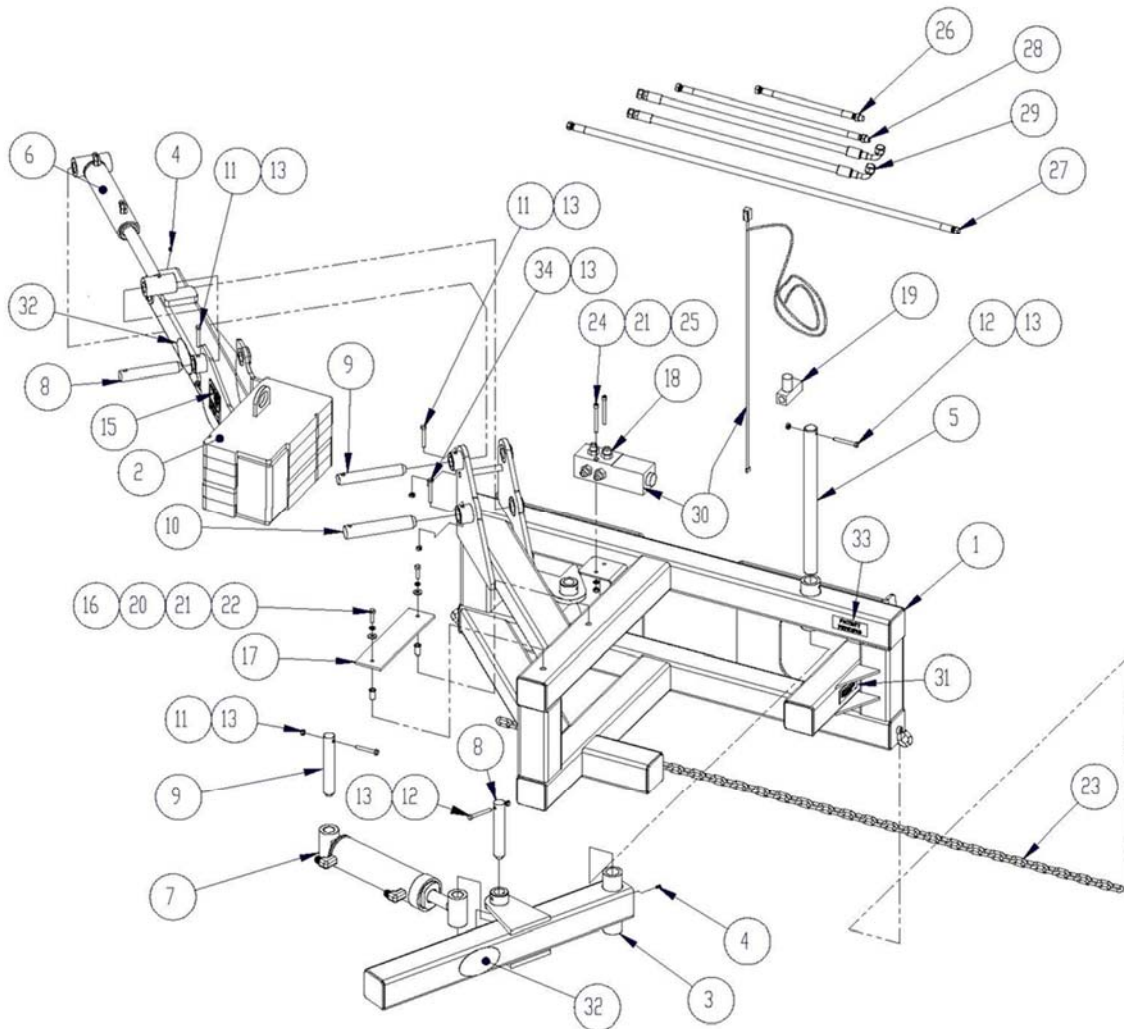

POST PULLER/POUNDER COMBO PARTS

Introduction

All parts are illustrated in "exploded views" which show the individual parts in the normal relationship to each other. Reference numbers are used in the illustrations. These numbers correspond to those in the "Item No." column, and are followed by the description and quantity required.

Post Puller/Pounder Combo Assembly – Detailed Parts Diagram A

Post Puller/Pounder Combo Hydraulic Diagram – B

Post Puller/Pounder Combo Assembly - Parts List

ITEM NO.	PART NUMBER	DESCRIPTION	QTY.
1	682736	WLDT-POST PULLER POUNDER	1
2	682758	WLDT ARM HAMMER	1
3	682759	WLDT-GRABBER ARM	1
4	657632	ZERK-1/4-28 GREASE	2
5	682757	PIN-PIVOT ARM	1
6	682748	CYLINDER-2" HAMMER	1
7	682766	3" ARM CYLINDER ASSEMBLY	1
8	675016	PIVOT PIN; 6 9/16"	2
9	669511	PIVOT PIN 1.125 x 7.25	2
10	650563	PIVOT PIN	1
11	640021	SCREW-.3125-18 X 2.25 GR 5 HHC	3
12	640022	SCREW-.3125-18 X 2.50 GR 5 HHC	2
13	640128	NUT - .313-18 GR 2 CENTER LOCK	6
15	682785	DECAL - DANGER	1
16	676798	INSERT-.313-18	2
17	682780	BELT - BUMPER 3 X 12	1
18	659838	FITTING - HYD ADA 8MJX - 10ORM	6
19	682377	VALVE - PARKER FLOW CONTROL	1
20	640152	WASHER - 5/16" FLAT	2
21	640151	WASHER - 5/16" SPRING LOCK	4
22	651880	SCREW-.3125-18 X 1.25 GR 5 HHC	2
23	683126	CHAIN- 6'-1/4" LINK	1
24	678768	SCREW - .3125-18 X 3.00 SKHD	2
25	652360	NUT - .313-18 GR 2 HEX	2
26	683188	12" HYDRAULIC HOSE	1
27	683182	45.5" HYDRAULIC HOSE	1
28	683183	22" HYDRAULIC HOSE	1
29	658590	HOSE-HYD .375 X 26 8MJX-8MJX90	2
30	683191	KIT-THIRD VALVE ON-OFF	1
	678770	THRID VALVE FUNCTION	1
	683181	WIRING-HARNESS SWITCH	1
	678772	WIRING-HARNESS EXTENSION 12'	1
	678773	WIRING-HARNESS EXTENSION 6'	1
31	666941	SERIAL NUMBER DECAL	1
32	684587	SKID PRO DECAL	2
33	683845	PATENT PENDING	1
34	658951	SCREW-.3125-18 X 2.75 GR 5 HHC	1

Warning Decals - Parts List

Part Number	Description
666943	WARNING! High-Pressure Fluid Hazard
682785	DANGER! Crushing Hazard
666941	Serial Number