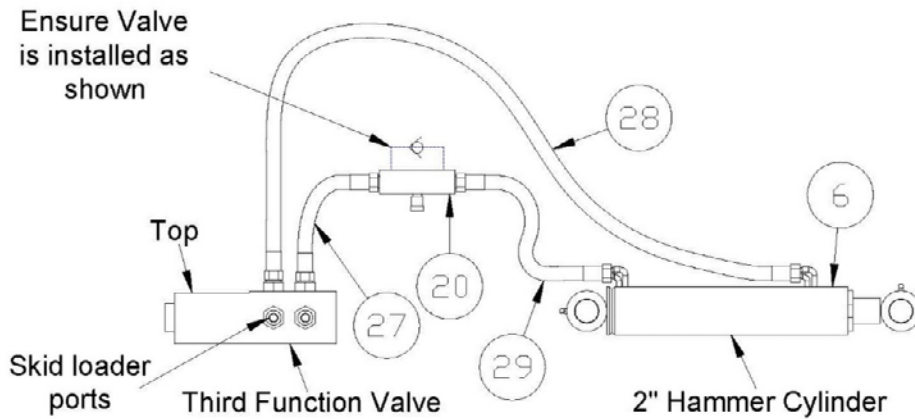

POST PULLER/POUNDER COMBO PARTS

Introduction

All parts are illustrated in "exploded views" which show the individual parts in the normal relationship to each other. Reference numbers are used in the illustrations. These numbers correspond to those in the "Item No." column, and are followed by the description and quantity required.

Post Puller/Pounder Combo Assembly – Detailed Parts Diagram A

Post Puller/Pounder Combo Hydraulic Diagram – B

Post Puller/Pounder Combo Assembly - Parts List

ITEM NO.	PART NUMBER	DESCRIPTION	QTY.
1	682736	WLDT-POST PULLER POUNDER	1
2	682758	WLDT ARM HAMMER	1
3	682759	WLDT-GRABBER ARM	1
4	657632	ZERK-1/4-28 GREASE	2
5	682757	PIN-PIVOT ARM	1
6	682748	CYLINDER-2" HAMMER	1
7	682766	3" ARM CYLINDER ASSEMBLY	1
8	675016	PIVOT PIN; 6 9/16"	2
9	669511	PIVOT PIN 1.125 x 7.25	2
10	650563	PIVOT PIN	1
11	640021	SCREW-.3125-18 X 2.25 GR 5 HHC	3
12	640022	SCREW-.3125-18 X 2.50 GR 5 HHC	2
13	640128	NUT - .313-18 GR 2 CENTER LOCK	6
15	682785	DECAL - DANGER	1
16	676798	INSERT-.313-18	2
17	682780	BELT - BUMPER 3 X 12	1
18	659838	FITTING - HYD ADA 8MJX - 10ORM	6
19	682377	VALVE - PARKER FLOW CONTROL	1
20	640152	WASHER - 5/16" FLAT	2
21	640151	WASHER - 5/16" SPRING LOCK	4
22	651880	SCREW-.3125-18 X 1.25 GR 5 HHC	2
23	683126	CHAIN- 6'-1/4" LINK	1
24	678768	SCREW - .3125-18 X 3.00 SKHD	2
25	652360	NUT - .313-18 GR 2 HEX	2
26	683188	12" HYDRAULIC HOSE	1
27	683182	45.5" HYDRAULIC HOSE	1
28	683183	22" HYDRAULIC HOSE	1
29	658590	HOSE-HYD .375 X 26 8MJX-8MJX90	2
30	683191	KIT-THIRD VALVE ON-OFF	1
	678770	THRID VALVE FUNCTION	1
	683181	WIRING-HARNESS SWITCH	1
	678772	WIRING-HARNESS EXTENSION 12'	1
	678773	WIRING-HARNESS EXTENSION 6'	1
31	666941	SERIAL NUMBER DECAL	1
32	684587	SKID PRO DECAL	2
33	683845	PATENT PENDING	1
34	658951	SCREW-.3125-18 X 2.75 GR 5 HHC	1