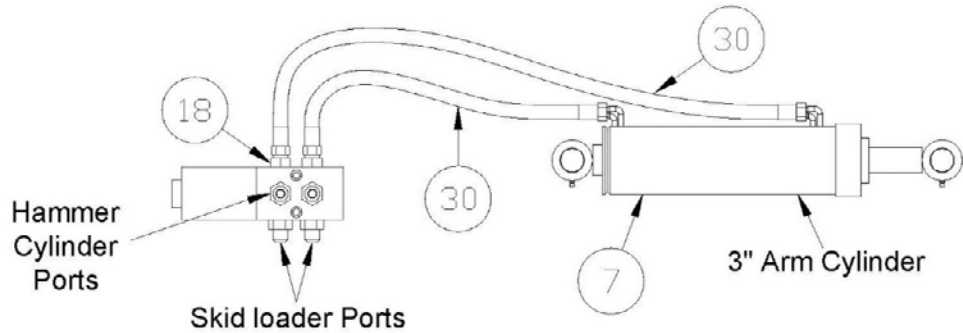

POST PULLER/POUNDER COMBO PARTS

Introduction

All parts are illustrated in "exploded views" which show the individual parts in the normal relationship to each other. Reference numbers are used in the illustrations. These numbers correspond to those in the "Item No." column, and are followed by the description and quantity required.

Post Puller/Pounder Combo Assembly – Detailed Parts Diagram A

Post Puller/Pounder Combo Hydraulic Diagram – B

Post Puller/Pounder Combo Assembly - Parts List

ITEM NO.	PART NUMBER	DESCRIPTION	QTY.
1	682736	WLDT-POST PULLER POUNDER	1
2	682758	WLDT ARM HAMMER	1
3	682759	WLDT-GRABBER ARM	1
4	657632	ZERK-1/4-28 GREASE	2
5	682757	PIN-PIVOT ARM	1
6	682748	CYLINDER-2" HAMMER	1
7	682766	3" ARM CYLINDER ASSEMBLY	1
8	675016	PIVOT PIN; 6 9/16"	2
9	669511	PIVOT PIN 1.125 x 7.25	2
10	650563	PIVOT PIN	1
11	640021	SCREW-.3125-18 X 2.25 GR 5 HHC	3
12	640022	SCREW-.3125-18 X 2.50 GR 5 HHC	2
13	640128	NUT - .313-18 GR 2 CENTER LOCK	6
15	682785	DECAL - DANGER	1
16	676798	INSERT-.313-18	2
17	682780	BELT - BUMPER 3 X 12	1
18	659838	FITTING - HYD ADA 8MJX - 10ORM	6
19	682377	VALVE - PARKER FLOW CONTROL	1
20	640152	WASHER - 5/16" FLAT	2
21	640151	WASHER - 5/16" SPRING LOCK	4
22	651880	SCREW-.3125-18 X 1.25 GR 5 HHC	2
23	683126	CHAIN- 6'-1/4" LINK	1
24	678768	SCREW - .3125-18 X 3.00 SKHD	2
25	652360	NUT - .313-18 GR 2 HEX	2
26	683188	12" HYDRAULIC HOSE	1
27	683182	45.5" HYDRAULIC HOSE	1
28	683183	22" HYDRAULIC HOSE	1
29	658590	HOSE-HYD .375 X 26 8MJX-8MJX90	2
30	683191	KIT-THIRD VALVE ON-OFF	1
	678770	THRID VALVE FUNCTION	1
	683181	WIRING-HARNESS SWITCH	1
	678772	WIRING-HARNESS EXTENSION 12'	1
	678773	WIRING-HARNESS EXTENSION 6'	1
31	666941	SERIAL NUMBER DECAL	1
32	684587	SKID PRO DECAL	2
33	683845	PATENT PENDING	1
34	658951	SCREW-.3125-18 X 2.75 GR 5 HHC	1