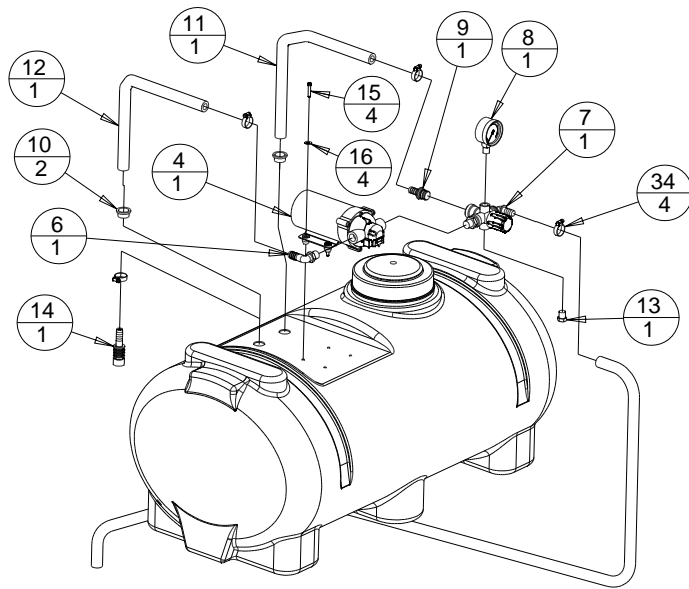

Water Tank Assembly

When installing the pressure gauge (Item #8), hose fitting elbow (Item #6), 1/4" Hex Plug (Item #13) and straight adapter into pump from pressure regulator (Item #7), use thread sealant to prevent leakage.

. Cap (Item #30) and Gasket (Item #31) ordered as a set.

Water Kit Parts List (cont.)

ITEM	PART NO.	QTY	DESCRIPTION	
	36	8907VW	1	GUTTER BRUSH NOZZLE MOUNT WDT
	37	8910PP	1	CLAMP GUTTER BRUSH NOZZLE
	38	8911PP	6	5/16"-18 X 3/4" LG HHCS
	39	8913PP	1	7/8" HOSE CLIP WATER KIT
A	40	9370VP	-	WATER KIT NOZZLE RETAINER
A	41	-----	1	WIDTH LABEL
	42	9588VP	1	HOSE 1/2" AG X 96"
	43	9589PP	1	HOSE 1/2" AG X 48"
A	44	9590VP	-	HOSE 1/2" AG X 13 1/2"
	45	9591VP	2	HOSE 1/2" AG X 6 1/4"
	46	SERIALTAG	1	SERIAL NUMBER TAG
B	47	8950VA	1	WATER KIT WIRING HARNESS
B	48	9587VA	1	WATER KIT WIRING HARNESS TANK