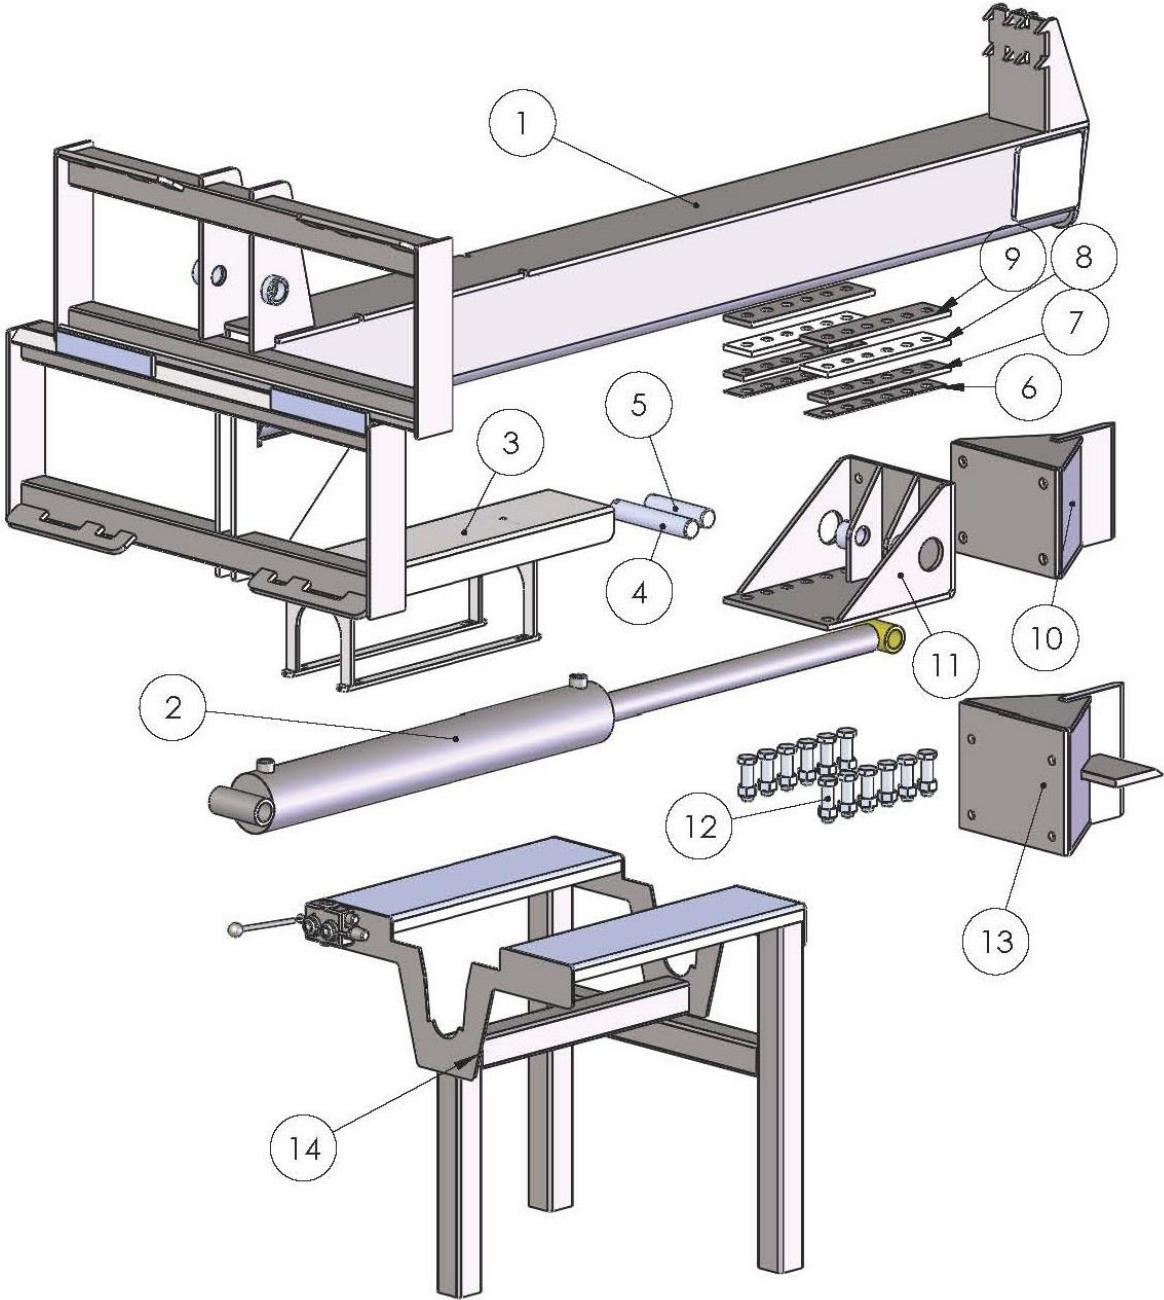

# Log Splitter Assembly – Detailed Parts Diagram A

## Log Splitter Assembly - Parts List A

ITEM NO.	PART NUMBER	DESCRIPTION	QTY.
1	00701-06	Main Beam with Back Stop and QA	1
2	00701-04	5x54 Cylinder	1
3	00701-05	Cylinder Cover	1
4	00701-07	9.625" Pin	1
5	00701-08	7.25" Pin	1
6	00701-09	Slide .125"x2.50"x15.50"	2
7	00701-10	Slide .500"x2.50"x15.50"	2
8	00701-11	Nylon Slide	2
9	00701-12	Slide .500"x3.54"x15.50"	2
10	00701-13	Wood Splitter Head	1
11	00701-14	Wood Splitter Pusher	1
12	00701-15	3.5"x1" Bolts	12
13	00701-01	4 Way Wood Splitter Head	1
14	00701-02	Table with Hand Control	1