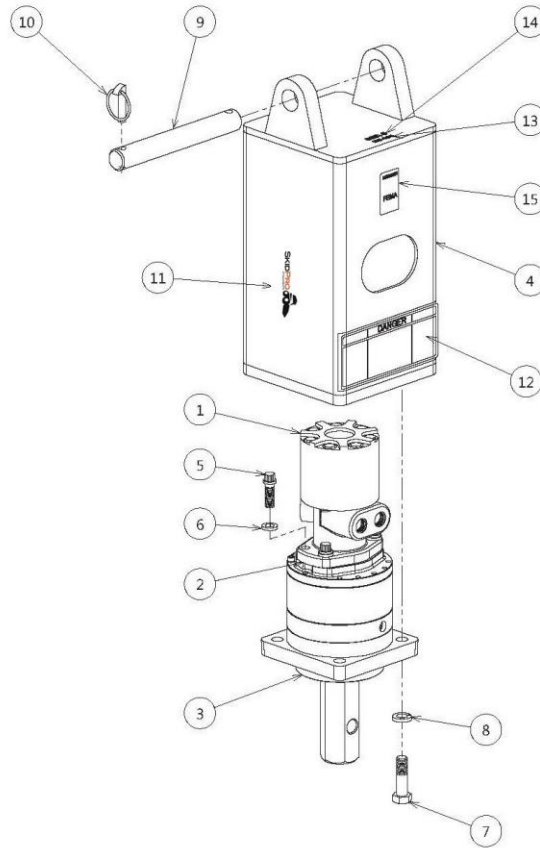

NC Series Auger Drive - Set Up Assembly - Diagram A

NC Series Auger Drive - Set Up Assembly – Parts List A

Item	Part No.	Description	Qty.
4	113059	Housing, NC Drive	1
2	111382	O-RING 3MM X 82MM BUNA 70	1
5	HCS0632255Z	BOLT 5/8"-11 X 2-1/4" GR5 PL	4
6	HLW063Z	Lock Washer 5/8 ZP	4
7	HCS0501505Z12	BOLT 1/2-13 X 1-1/2 GR5Z 12PT	4
8	HLW050Z	Lock Washer 1/2 ZP	4
1	112610	Motor Hydraulic 300 White (NC300)	1
13	111769	Decal Serial Number	1
10	HLP044	Lynch Pin 7/16"	2
9	113034	Pinhousing M-Series - Plated	1
14	111772	Decal NC-300	1
12	111758	Decal Danger-1	1
3	112490-00	Gearbox Planetary, M3	1
11	111757	Decal Skid Pro, Small	2
15	111779	Decal, FEMA Small	1