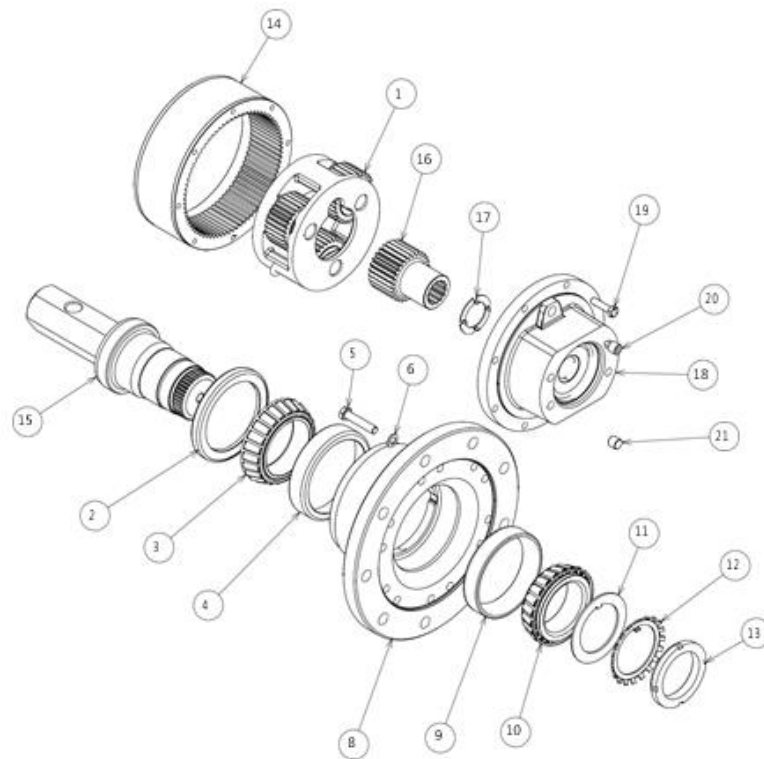

M Series Auger Drive - Set Up Assembly - Diagram A

M Series Auger Drive - Set Up Assembly – Parts List A

Item	Part No.	Description	Qty.
1	112606	300 Hydraulic Motor	1
2	111324	O Ring (Not Shown)	1
3	112473-00	Planetary	1
4	113225	Housing	1
5	HCS050150Z12	1/2"-13X 1 1/2" 12 PT Bolt	4
6	HLW050Z	1/2" Lock Washer	4
8	111388	Hose 1/2" X 96 10MB W/FLUSH	2
9	HCS05622005Z	9/16"-12 X 2" Bolt	6
10	HLW056Z	9/16" Lock Washer	6
11	113034	Housing Pin	1
12	HLP044	7/16" Lynch Pin	2
13	111757	Decal	2
14	111758	Warning Decal	2
15	112310	Serial Number	1
16	111732	M300 Decal	1

M Series Auger Drive - Planetary Gear Box - Diagram B

M Series Auger Drive - Planetary Gear Box - Parts List B

Item	Part #	Description	Qty
1	112472-01	Assy-Sec Carrier	1
2	112485-01	Oil Seal	1
3	112485-03	Bearing Cone	1
4	112485-04	Bearing Cup	1
5	112485-05	Bolt Hex Head Grade 8	12
6	112485-06	Washer Flat	12
7	112485-07	Pipe Plug	1
8	112485-08	Hub	1
9	112485-09	Bearing Cup	1
10	112485-10	Bearing Cone	1
11	112485-11	Washer Thrust	1
12	112485-12	Washer Lock	1
13	112485-13	Nut Lock	1
14	112485-14	Gear Ring	1
15	112486-01	Output Shaft	1
16	112472-02	Gear Sun	1
17	112485-17	Washer Thrust	1
18	112485-18	Cover	1
19	112485-19	Bolt Hex Grade 5	8
20	112485-20	Plug pipe Magnetic	1
21	112485-21	Plug Pipe	1

NC Series Auger Drive - Planetary Gear Box, 2" Hex - Diagram B

NC Series Auger Drive - Planetary Gear Box, 2" Hex - Parts List B

Item	Part #	Description	Qty
1	112490-01	Output Shaft	1
2	112490-02	Oil Seal	1
3	112490-03	Bearing Cup	2
4	112490-04	Bearing Cone	2
5	112490-05	Housing	1
6	112490-06	Plug Pipe	1
7	112490-07	Plug Magnetic	1
8	112490-08	Washer Thrust	1
9	112490-09	Washer Lock	1
10	112490-10	Nut Bearing	1
11	112490-11	Pin Alignment	2
12	112490-12	Gear Ring	1
13	112490-13	Secondary Carrier Sub Assembly	1
14	112490-14	Gear Sun	1
15	112485-17	Washer Thrust	1
16	112490-16	Cover	1
17	112490-17	Washer Lock	12
18	112490-18	Socket Head Bolt	12