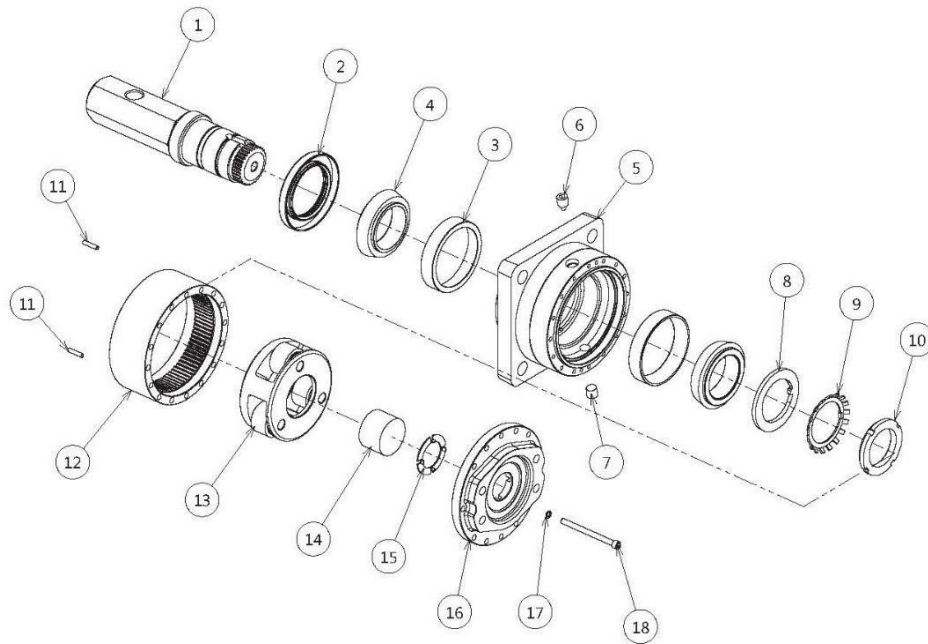

M Series Auger Drive - Planetary Gear Box - Diagram B

M Series Auger Drive - Planetary Gear Box - Parts List B

Item	Part #	Description	Qty
1	112472-01	Assy-Sec Carrier	1
2	112485-01	Oil Seal	1
3	112485-03	Bearing Cone	1
4	112485-04	Bearing Cup	1
5	112485-05	Bolt Hex Head Grade 8	12
6	112485-06	Washer Flat	12
7	112485-07	Pipe Plug	1
8	112485-08	Hub	1
9	112485-09	Bearing Cup	1
10	112485-10	Bearing Cone	1
11	112485-11	Washer Thrust	1
12	112485-12	Washer Lock	1
13	112485-13	Nut Lock	1
14	112485-14	Gear Ring	1
15	112486-01	Output Shaft	1
16	112472-02	Gear Sun	1
17	112485-17	Washer Thrust	1
18	112485-18	Cover	1
19	112485-19	Bolt Hex Grade 5	8
20	112485-20	Plug pipe Magnetic	1
21	112485-21	Plug Pipe	1

NC Series Auger Drive - Planetary Gear Box, 2" Hex - Diagram B

NC Series Auger Drive - Planetary Gear Box, 2" Hex - Parts List B

Item	Part #	Description	Qty
1	112490-01	Output Shaft	1
2	112490-02	Oil Seal	1
3	112490-03	Bearing Cup	2
4	112490-04	Bearing Cone	2
5	112490-05	Housing	1
6	112490-06	Plug Pipe	1
7	112490-07	Plug Magnetic	1
8	112490-08	Washer Thrust	1
9	112490-09	Washer Lock	1
10	112490-10	Nut Bearing	1
11	112490-11	Pin Alignment	2
12	112490-12	Gear Ring	1
13	112490-13	Secondary Carrier Sub Assembly	1
14	112490-14	Gear Sun	1
15	112485-17	Washer Thrust	1
16	112490-16	Cover	1
17	112490-17	Washer Lock	12
18	112490-18	Socket Head Bolt	12