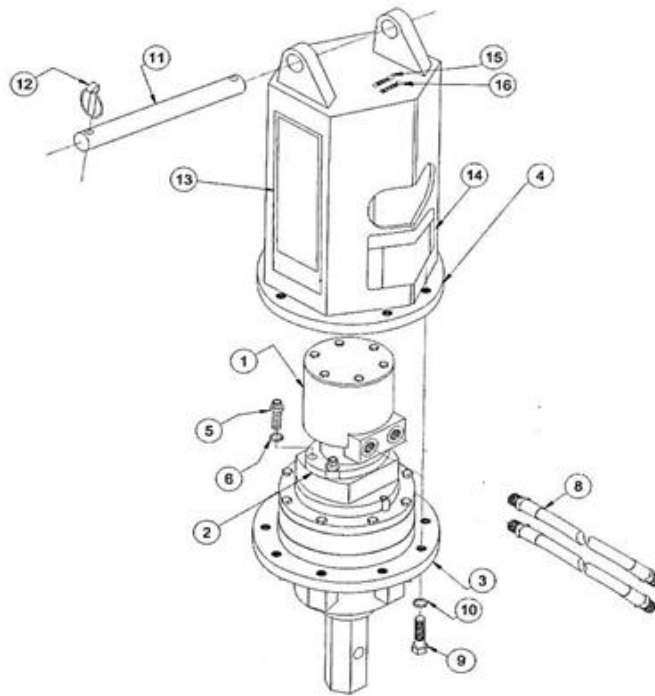

M Series Auger Drive - Set Up Assembly - Diagram A

M Series Auger Drive - Set Up Assembly – Parts List A

Item	Part No.	Description	Qty.
1	112606	300 Hydraulic Motor	1
2	111324	O Ring (Not Shown)	1
3	112473-00	Planetary	1
4	113225	Housing	1
5	HCS050150Z12	1/2"-13X 1 1/2" 12 PT Bolt	4
6	HLW050Z	1/2" Lock Washer	4
8	111388	Hose 1/2" X 96 10MB W/FLUSH	2
9	HCS05622005Z	9/16"-12 X 2" Bolt	6
10	HLW056Z	9/16" Lock Washer	6
11	113034	Housing Pin	1
12	HLP044	7/16" Lynch Pin	2
13	111757	Decal	2
14	111758	Warning Decal	2
15	112310	Serial Number	1
16	111732	M300 Decal	1

M Series Auger Drive - Planetary Gear Box - Diagram B

M Series Auger Drive - Planetary Gear Box - Parts List B

Item	Part #	Description	Qty
1	112472-01	Assy-Sec Carrier	1
2	112485-01	Oil Seal	1
3	112485-03	Bearing Cone	1
4	112485-04	Bearing Cup	1
5	112485-05	Bolt Hex Head Grade 8	12
6	112485-06	Washer Flat	12
7	112485-07	Pipe Plug	1
8	112485-08	Hub	1
9	112485-09	Bearing Cup	1
10	112485-10	Bearing Cone	1
11	112485-11	Washer Thrust	1
12	112485-12	Washer Lock	1
13	112485-13	Nut Lock	1
14	112485-14	Gear Ring	1
15	112486-01	Output Shaft	1
16	112472-02	Gear Sun	1
17	112485-17	Washer Thrust	1
18	112485-18	Cover	1
19	112485-19	Bolt Hex Grade 5	8
20	112485-20	Plug pipe Magnetic	1
21	112485-21	Plug Pipe	1

NC Series Auger Drive - Planetary Gear Box, 2" Hex - Diagram B

NC Series Auger Drive - Planetary Gear Box, 2" Hex - Parts List B

Item	Part #	Description	Qty
1	112490-01	Output Shaft	1
2	112490-02	Oil Seal	1
3	112490-03	Bearing Cup	2
4	112490-04	Bearing Cone	2
5	112490-05	Housing	1
6	112490-06	Plug Pipe	1
7	112490-07	Plug Magnetic	1
8	112490-08	Washer Thrust	1
9	112490-09	Washer Lock	1
10	112490-10	Nut Bearing	1
11	112490-11	Pin Alignment	2
12	112490-12	Gear Ring	1
13	112490-13	Secondary Carrier Sub Assembly	1
14	112490-14	Gear Sun	1
15	112485-17	Washer Thrust	1
16	112490-16	Cover	1
17	112490-17	Washer Lock	12
18	112490-18	Socket Head Bolt	12